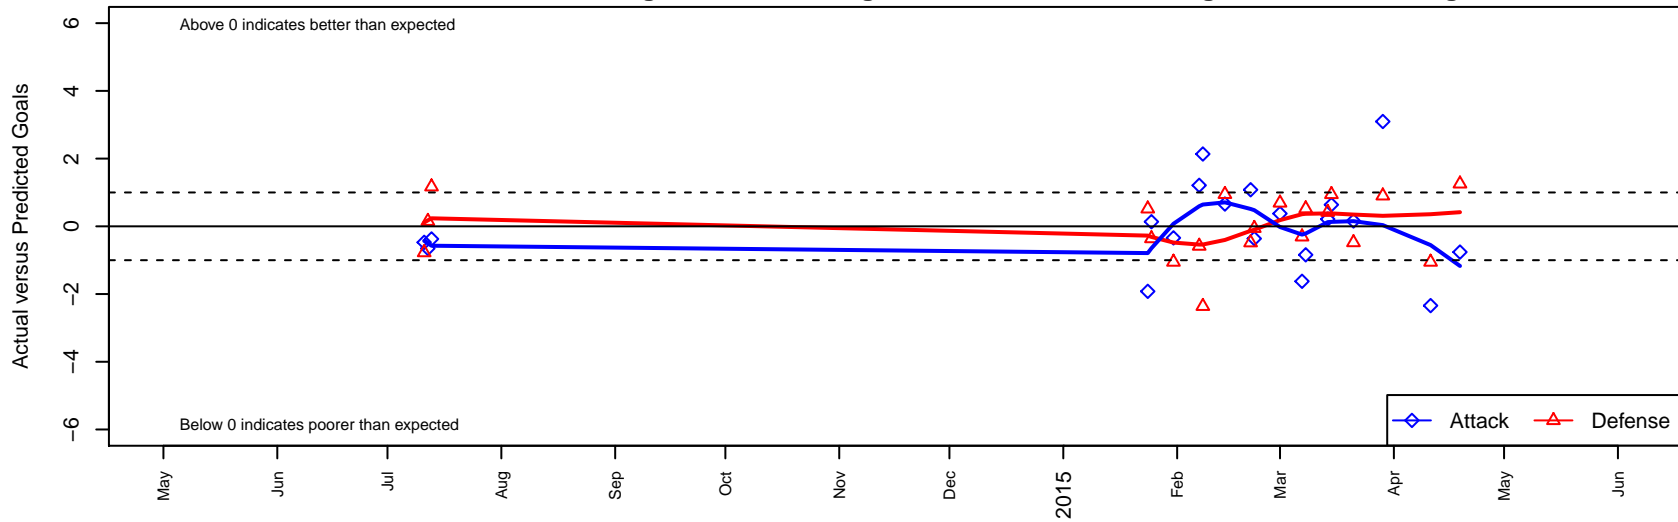

# SSC Shadow B G99

Spokane SC Shadow  
Spokane, WA  
G99 total strength=1187  
attack=4.37 defense=3.35  
fall league = RCL G99 Div 4  
notes= Schreiner 2013, Barmes 2014

alt names used:  
SSC SHADOW G99-B (WA)  
SSC Shadow G99-B  
SSC Shadow G99-B

Venues played:  
2014 Nike Crossfire Challenge Silver U15  
2014 RCL G99 Div 4  
2014 WYS Presidents Cup G99 Division 2

**SSC Shadow B G99**  
Dots are actual minus expected GF (blue circles) and GA (red triangles).  
Blue line is smoothed change in attack strength. Red is smoothed change in defense strength.

**attack and defense variance (black dot)  
relative to other teams  
and top 10 in region**

**attack and defense rating  
relative to others at age  
and all opponents in last 13 months**

**Performance relative to 13 month average**