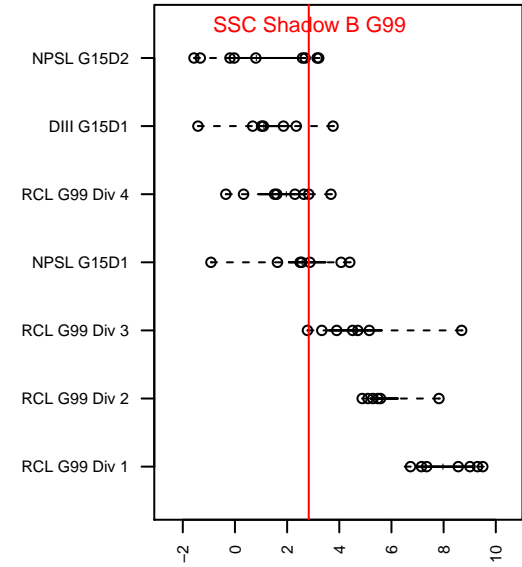

# SSC Shadow B G99

Spokane SC Shadow  
Spokane, WA  
G99 total strength=1187  
attack=4.37 defense=3.35  
fall league = RCL G99 Div 4  
notes= Schreiner 2013, Barmes 2014

alt names used:  
SSC SHADOW G99-B (WA)  
SSC Shadow G99-B  
SSC Shadow G99-B

Venues played:  
2014 Nike Crossfire Challenge Silver U15  
2014 RCL G99 Div 4  
2014 WYS Presidents Cup G99 Division 2

**SSC Shadow B G99**  
Dots are actual minus expected GF (blue circles) and GA (red triangles).  
Blue line is smoothed change in attack strength. Red is smoothed change in defense strength.

**attack and defense variance (black dot)  
relative to other teams  
and top 10 in region**

**attack and defense rating  
relative to others at age  
and all opponents in last 13 months**

**Performance relative to 13 month average**