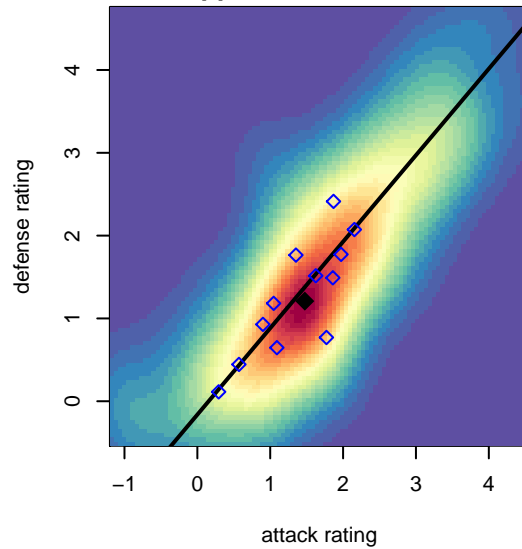

# SSC Shadow B G99

Spokane SC Shadow  
Spokane, WA  
G99 total strength=1187  
attack=4.37 defense=3.35  
fall league = RCL G99 Div 4  
notes= Schreiner 2013, Barmes 2014

alt names used:  
SSC SHADOW G99-B (WA)  
SSC Shadow G99-B  
SSC Shadow G99-B

Venues played:  
2014 Nike Crossfire Challenge Silver U15  
2014 RCL G99 Div 4  
2014 WYS Presidents Cup G99 Division 2

**SSC Shadow B G99**  
Dots are actual minus expected GF (blue circles) and GA (red triangles).  
Blue line is smoothed change in attack strength. Red is smoothed change in defense strength.

**attack and defense variance (black dot)  
relative to other teams  
and top 10 in region**

**attack and defense rating  
relative to others at age  
and all opponents in last 13 months**

**Performance relative to 13 month average**