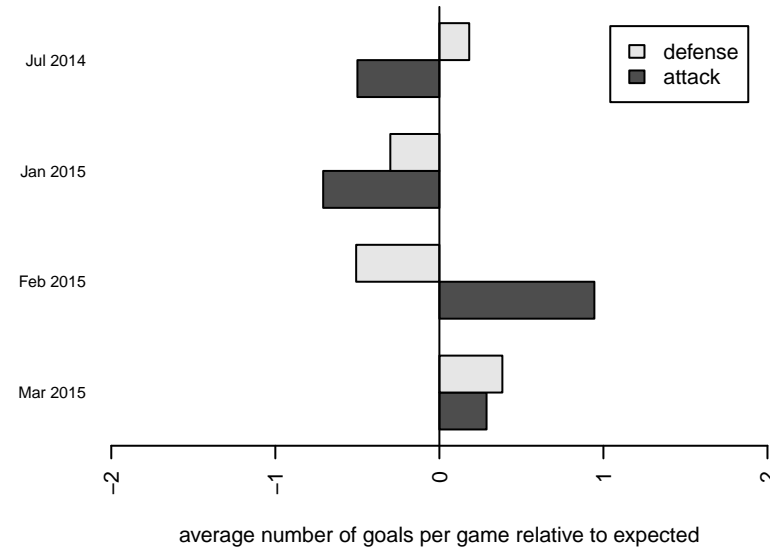

Performance relative to 13 month average