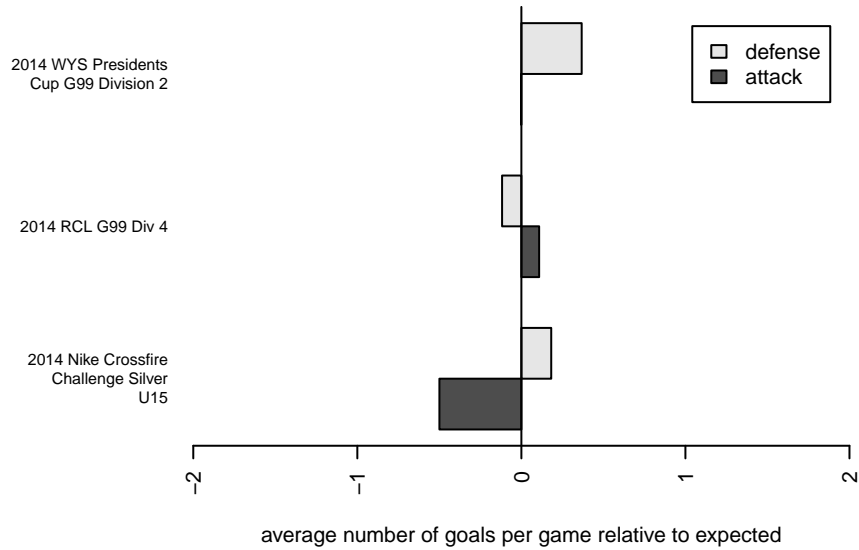

# SSC Shadow B G99

Spokane SC Shadow  
Spokane, WA  
G99 total strength=1187  
attack=4.37 defense=3.35  
fall league = RCL G99 Div 4  
notes= Schreiner 2013, Barmes 2014

alt names used:  
SSC SHADOW G99-B (WA)  
SSC Shadow G99-B  
SSC Shadow G99-B

Venues played:  
2014 Nike Crossfire Challenge Silver U15  
2014 RCL G99 Div 4  
2014 WYS Presidents Cup G99 Division 2

**SSC Shadow B G99**  
Dots are actual minus expected GF (blue circles) and GA (red triangles).  
Blue line is smoothed change in attack strength. Red is smoothed change in defense strength.

**attack and defense variance (black dot)  
relative to other teams  
and top 10 in region**

**attack and defense rating  
relative to others at age  
and all opponents in last 13 months**

**Performance relative to 13 month average**