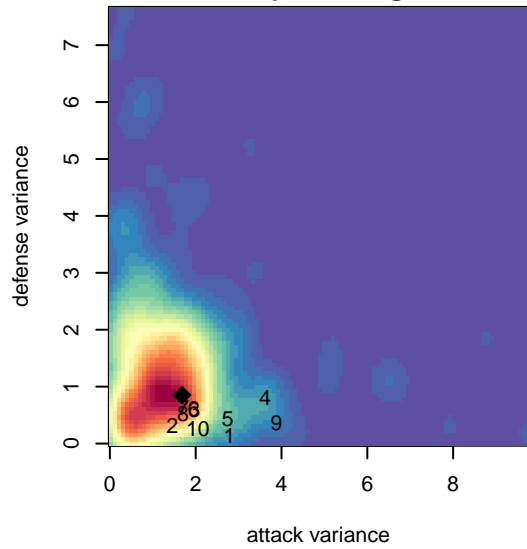

# SSC Shadow B G99

Spokane SC Shadow  
Spokane, WA  
G99 total strength=1187  
attack=4.37 defense=3.35  
fall league = RCL G99 Div 4  
notes= Schreiner 2013, Barmes 2014

alt names used:  
SSC SHADOW G99-B (WA)  
SSC Shadow G99-B  
SSC Shadow G99-B

Venues played:  
2014 Nike Crossfire Challenge Silver U15  
2014 RCL G99 Div 4  
2014 WYS Presidents Cup G99 Division 2

**SSC Shadow B G99**  
Dots are actual minus expected GF (blue circles) and GA (red triangles).  
Blue line is smoothed change in attack strength. Red is smoothed change in defense strength.

**attack and defense variance (black dot)  
relative to other teams  
and top 10 in region**

**attack and defense rating  
relative to others at age  
and all opponents in last 13 months**

**Performance relative to 13 month average**